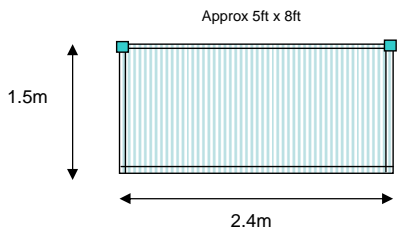

1.5m (5ft) Plain Panel	
Ex VAT	£73.00
Inc VAT	£85.78