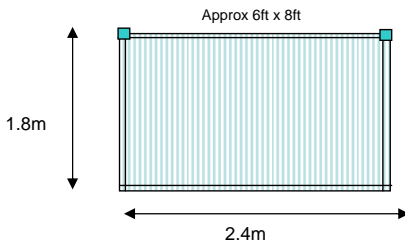

1.8m (6ft) Plain Panel	
Ex VAT	£82.00
Inc VAT	£96.35