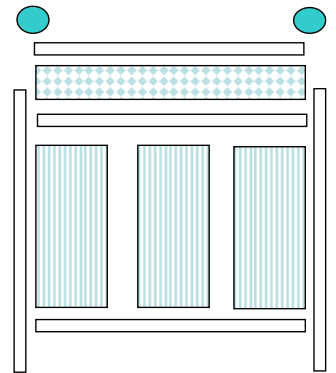

Colourfence Retail Price List @ 01/07/08

Every Garden is unique so a price for fitting cannot be confirmed until we have undertaken a site survey. For a straightforward installation prices start from £35 per plain panel and £40 per trellis panel, (ex. Vat) although for difficult ground conditions and bespoke panel sizes we may charge a little more. For smaller projects a minimum fit charge may apply in certain areas.

Plain Panel Components

Trellis Panel Components

Please note that our panels are 8ft in width rather than the more standard wooden 6ft.

Our panels come complete with posts and post caps. Trellis panels come with a ball cap as standard, plain panels with flat caps. Ball caps can be substituted for plain and vice versa by adding or subtracting £4.53 (inc VAT) per panel.