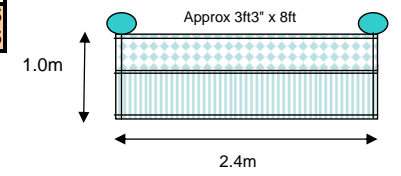

1m (3.3) Trellis Panel	
Ex VAT	£76.55
Inc VAT	£89.95

All above panels can be cut to your specified height and length

Gates	Ex Vat	Inc Vat
Gate Pedestrian - 0.9m opening	£230.00	£270.25
Gate Pedestrian Extra Wide	£260.00	£305.50
Gate Driveway up to 3m opening	£460.00	£540.50
Heights above 1.8m add per gate	£26.50	£31.14

Gate prices include posts from which to hang them, one lock and hinges.

* This is the equivalent price of 6ft of a 48ft run, not a 6ft panel.
** 2.1m installations can require planning consent, 2.0m can be supplied on request