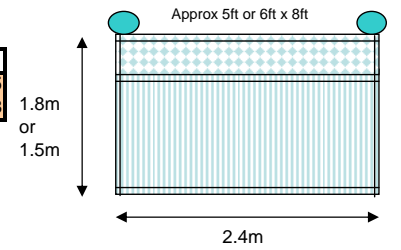

1.8m/1.5m (6&5 ft) Trellis Panel	
Ex VAT	£99.05
Inc VAT	£116.38