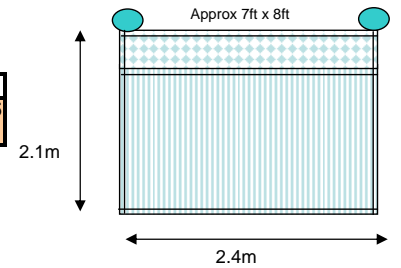

2.1m (7ft) Trellis Panel	
Ex VAT	£110.05
Inc VAT	£129.31