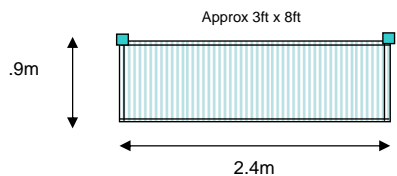

90cm (3ft) Plain Panel	
Ex VAT	£55.00
Inc VAT	£64.63