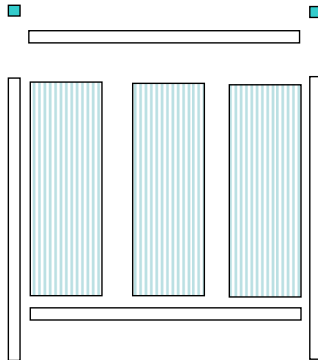

Colourfence Retail Price List @ 01/07/08

Every Garden is unique so a price for fitting cannot be confirmed until we have undertaken a site survey. For a straightforward installation prices start from £35 per plain panel and £40 per trellis panel, (ex. Vat) although for difficult ground conditions and bespoke panel sizes we may charge a little more. For smaller projects a minimum fit charge may apply in certain areas.

Plain Panel Components

Trellis Panel Components

Please note that our panels are 8ft in width rather than the more standard wooden 6ft.

Our panels come complete with posts and post caps. Trellis panels come with a ball cap as standard, plain panels with flat caps. Ball caps can be substituted for plain and vice versa by adding or subtracting £4.53 (inc VAT) per panel.