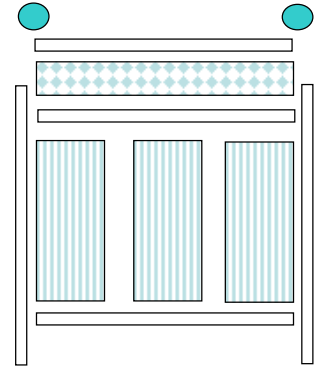

### Plain Panel Components

### Trellis Panel Components

Please note that our panels are approx 8ft wide, rather than the more standard wooden 6ft.

Our panels come complete with posts and post caps. Trellis panels come with a ball cap as standard, plain panels with flat caps. Ball caps can be substituted for plain and vice versa by adding or subtracting £4.53 (inc VAT) per panel.