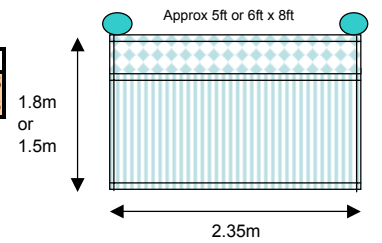

1.5m (5ft) Plain Panel	
Ex VAT	£73.00
Inc VAT	£85.78

1.8m/1.5m (6&5 ft) Trellis Panel	
Ex VAT	£99.05
Inc VAT	£116.38