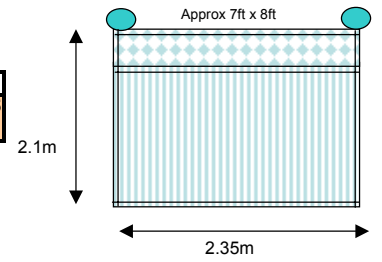

1.8m (6ft) Plain Panel	
Ex VAT	£82.00
Inc VAT	£96.35

2.1m (7ft) ** Trellis Panel	
Ex VAT	£110.05
Inc VAT	£129.31