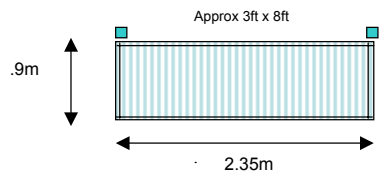

1.5m (5ft) Plain Panel	
Ex VAT	£73.00
Inc VAT	£85.78

1.8m/1.5m (6&5 ft) Trellis Panel	
Ex VAT	£99.05
Inc VAT	£116.38