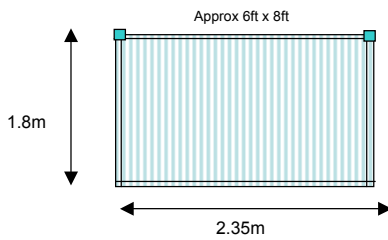

Colourfence Retail Price List @ 01/07/08

Every Garden is unique so a price for fitting cannot be confirmed until we have undertaken a site survey. For a straightforward installation prices start from £35 per plain panel and £40 per trellis panel, (ex. Vat) although for difficult ground conditions and bespoke panel sizes we may charge a little more. For smaller projects a minimum fit charge apply.

Plain Panel Components

Trellis Panel Components

Please note that our panels are approx 8ft wide, rather than the more standard wooden 6ft.

Our panels come complete with posts and post caps. Trellis panels come with a ball cap as standard, plain panels with flat caps. Ball caps can be substituted for plain and vice versa by adding or subtracting £4.53 (inc VAT) per panel.

Please allow min £35 per panel for fitting Plain panels

Please allow min £40 per panel for fitting Trellis panels

1.8m (6ft) Plain Panel	
Ex VAT	£82.00
Inc VAT	£96.35

2.1m (7ft) ** Trellis Panel	
Ex VAT	£110.05
Inc VAT	£129.31

1.5m (5ft) Plain Panel	
Ex VAT	£73.00
Inc VAT	£85.78

1.8m/1.5m (6&5 ft) Trellis Panel	
Ex VAT	£99.05
Inc VAT	£116.38

90cm (3ft) Plain Panel	
Ex VAT	£55.00
Inc VAT	£64.63

1m (3.3) Trellis Panel	
Ex VAT	£76.55
Inc VAT	£89.95

All above panels can be cut to your specified height and length

Colourfence Gates

Gates	Ex Vat	Inc Vat
Gate Pedestrian - 0.9m opening	£230.00	£270.25
Gate Pedestrian Extra Wide	£260.00	£305.50
Gate Driveway up to 3m opening	£460.00	£540.50
Heights above 1.8m add per gate	£26.50	£31.14
Non standard height cutting charge	£25.00	£29.38

Gate prices include posts from which to hang them, one lock and hinges.

** 2.1m installations can require planning consent, 2.0m can be supplied on request