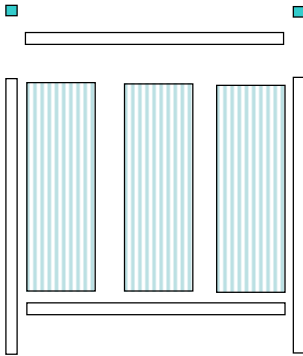

## Colourfence Retail Price List @ 01/07/08

Every Garden is unique so a price for fitting cannot be confirmed until we have undertaken a site survey. For a straightforward installation prices start from £35 per plain panel and £40 per trellis panel, (ex. Vat) although for difficult ground conditions and bespoke panel sizes we may charge a little more. For smaller projects a minimum fit charge apply.

### Plain Panel Components

### Trellis Panel Components

Please note that our panels are approx 8ft wide, rather than the more standard wooden 6ft.

Our panels come complete with posts and post caps. Trellis panels come with a ball cap as standard, plain panels with flat caps. Ball caps can be substituted for plain and vice versa by adding or subtracting £4.53 (inc VAT) per panel.