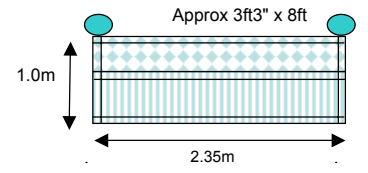

90cm (3ft) Plain Panel	
Ex VAT	£55.00
Inc VAT	£64.63

1m (3.3) Trellis Panel	
Ex VAT	£76.55
Inc VAT	£89.95

All above panels can be cut to your specified height and length

Colourfence Gates

Gates	Ex Vat	Inc Vat
Gate Pedestrian - 0.9m opening	£230.00	£270.25
Gate Pedestrian Extra Wide	£260.00	£305.50
Gate Driveway up to 3m opening	£460.00	£540.50
Heights above 1.8m add per gate	£26.50	£31.14
Non standard height cutting charge	£25.00	£29.38

Gate prices include posts from which to hang them, one lock and hinges.