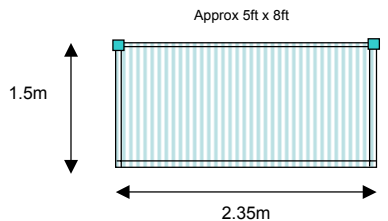

1.8m (6ft) Plain Panel	
Ex VAT	£82.00
Inc VAT	£96.35

2.1m (7ft) ** Trellis Panel	
Ex VAT	£110.05
Inc VAT	£129.31