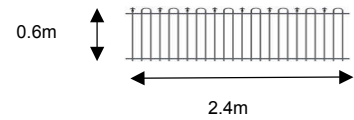

0.6 Loop & Spear
Ex VAT £110.43
Inc VAT £127.00