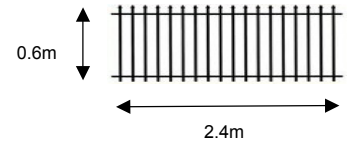

0.6m Spear
Ex VAT £123.48
Inc VAT £142.00