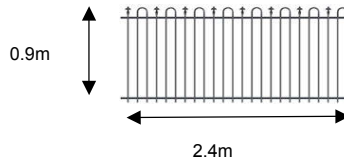

Spear Finish

1.2m Spear
Ex VAT £156.52
Inc VAT £180.00

0.9m Spear
Ex VAT £140.00
Inc VAT £161.00

0.6m Spear
Ex VAT £123.48
Inc VAT £142.00

Loop & Spear Finish

1.2m Loop & Spear
Ex VAT £143.48
Inc VAT £165.00