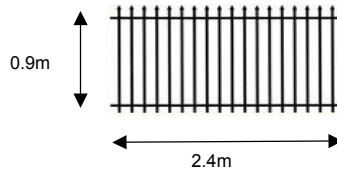

0.9m Spear
Ex VAT £140.00
Inc VAT £161.00