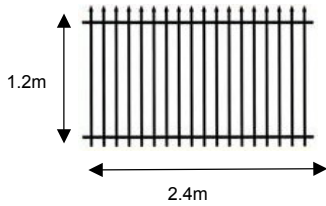

ColourRail Railings Price List @ 01/10/08

ColourRail is made from galvanised tubular steel with a powder coat finish in five standard colours to match Colourfence fencing products (Green, Brown, Blue, Cream and Gloss Black) and has a complete range of matching gates. Constructed from 25mm x38mm box section frame and 16mm tubular bars allowing for universal left/right, inward/outward opening.

Prices listed are for standard sizes but bespoke openings can be accommodated for a small additional charge. Heights in excess in excess of 1.2m in height, and raked sections can be provided by special commission.

Panels will need to be hung from colour coded steel square posts of an appropriate size if erected independantly, but can also be fixed between pillars or on top of walls without the need for additional posts if circumstances allow. Prices for delivery and installation vary dependant on location configuration but typically these would be in the region of £35 per section for standard installations.

Spear Finish

1.2m Spear
Ex VAT £156.52
Inc VAT £180.00