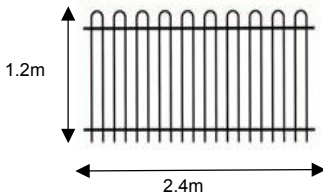

Loop Finish

1.2m Loop
Ex VAT £134.78
Inc VAT £155.00