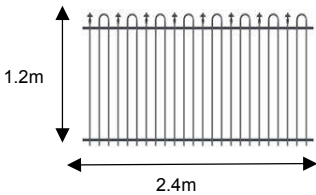

Loop & Spear Finish

1.2m Loop & Spear
Ex VAT £143.48
Inc VAT £165.00