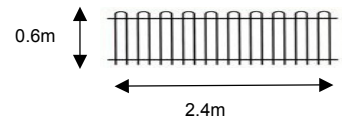

0.9m Loop & Spear
Ex VAT £126.96
Inc VAT £146.00

0.6 Loop & Spear
Ex VAT £110.43
Inc VAT £127.00

Loop Finish

1.2m Loop
Ex VAT £134.78
Inc VAT £155.00

0.9m Loop
Ex VAT £118.26
Inc VAT £136.00

0.6m Loop
Ex VAT £101.74
Inc VAT £117.00