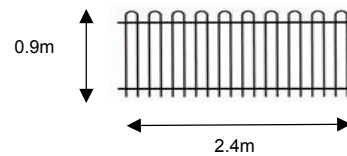

ColourRail Railings Price List @ 01/10/08

ColourRail is made from galvanised tubular steel with a powder coat finish in five standard colours to match Colourfence fencing products (Green, Brown, Blue, Cream and Gloss Black) and has a complete range of matching gates. Constructed from 25mm x38mm box section frame and 16mm tubular bars allowing for universal left/right, inward/outward opening.

0.9m Loop & Spear
Ex VAT £126.96
Inc VAT £146.00

0.6 Loop & Spear
Ex VAT £110.43
Inc VAT £127.00

Loop Finish

1.2m Loop
Ex VAT £134.78
Inc VAT £155.00

0.9m Loop
Ex VAT £118.26
Inc VAT £136.00

0.6m Loop
Ex VAT £101.74
Inc VAT £117.00